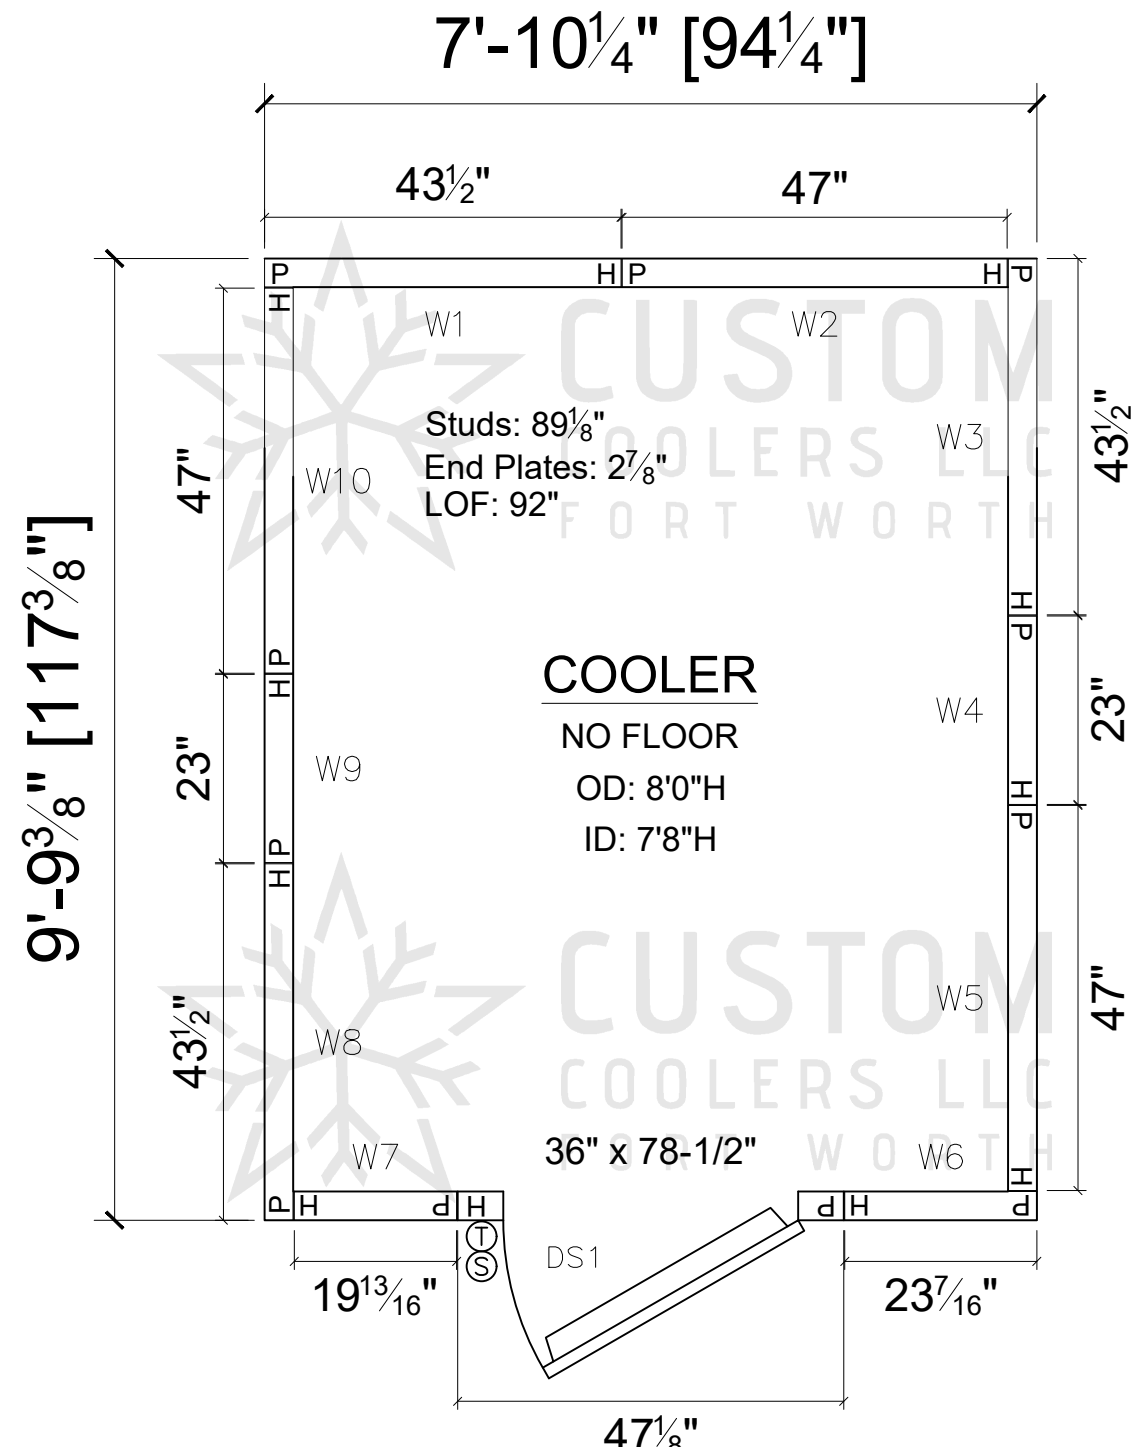

Lag-Tops

INDOOR COOLER, NO FLOOR

(WOOD FRAME, LAG DOWN TOPS, VINYL SCREED)

DIMENSIONS: 7'10¹/₄" x 9'9³/₈" x 8'0"H

FINISH: STUCCO EMBOSSED GALVALUME - INT/EXT
INSULATION:

3¹/₂" CLASS 1 POLYURETHANE WALLS & TOPS

FLOOR: NO FLOOR, VINYL SCREED

DOOR:

- 1 - 36"x78¹/₂" OVERLAP COOLER DOOR
- (2) 1346 HINGES
- (1) K56 LATCH & STRIKE
- (1) 487 INSIDE RELEASE
- (1) 1094 HYDRAULIC DOOR CLOSER
- (2) 24"H ADT KICKPLATES

OTHER:

- 1 - 48" LED LIGHT FIXTURE
- 1 - DIGITAL THERMOMETER w/ LIGHT SWITCH

8x10 CLR

Ship To:

5609 AZLE AVENUE FT. WORTH, TEXAS
FAX 817-626-1213 817-626-3737
TOLL FREE 1-800-627-0488

DRWN BY TSS	DATE 28 MAR 25
----------------	-------------------