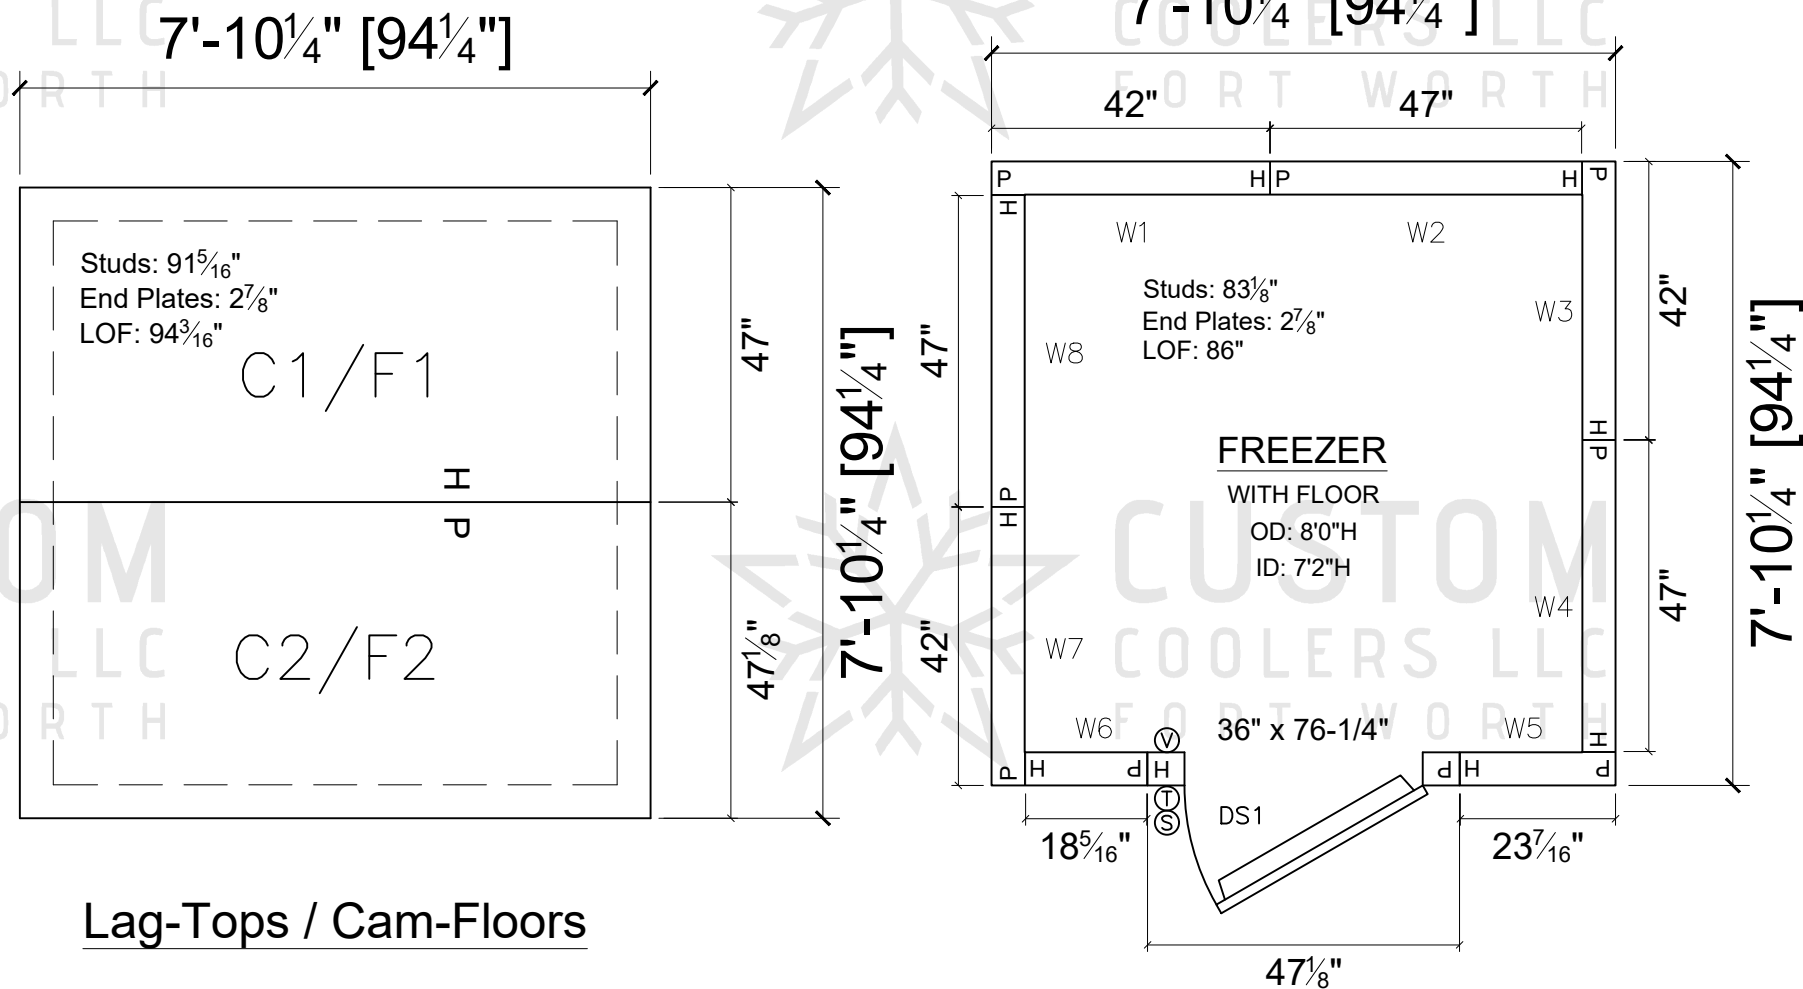

Pin Layout for Cam-Floors

INDOOR FREEZER, WITH FLOOR

(WOOD FRAME, LAG DOWN TOPS, CAMLOCK FLOOR)

DIMENSIONS: 7'-10 1/4" x 7'-10 1/4" x 8'0"H

FINISH: STUCCO EMBOSSED GALVALUME - INT/EXT

INSULATION:

5" CLASS 1 POLYURETHANE WALLS & TOPS

FLOOR:

4" CLASS 1 POLYURETHANE w/ 1/2" PLYWOOD

DOOR:

1 - 36"x76 1/4" OVERLAP FREEZER DOOR

(2) 1346 HINGES

(1) K56 LATCH & STRIKE

(1) 487 INSIDE RELEASE

(1) 1094 HYDRAULIC DOOR CLOSER

(2) 24"H ADT KICKPLATES

(1) HEATED DOOR FRAME w/ THRESHOLD

OTHER:

1 - 48" LED LIGHT FIXTURE

1 - DIGITAL THERMOMETER w/ LIGHT SWITCH

CAM LAYOUT		
#	PANEL SIZE	POSITION
1	47"	12"
2	36"	10"
3	26"	8"
4	8"	CENTERED
5	<8"	NONE